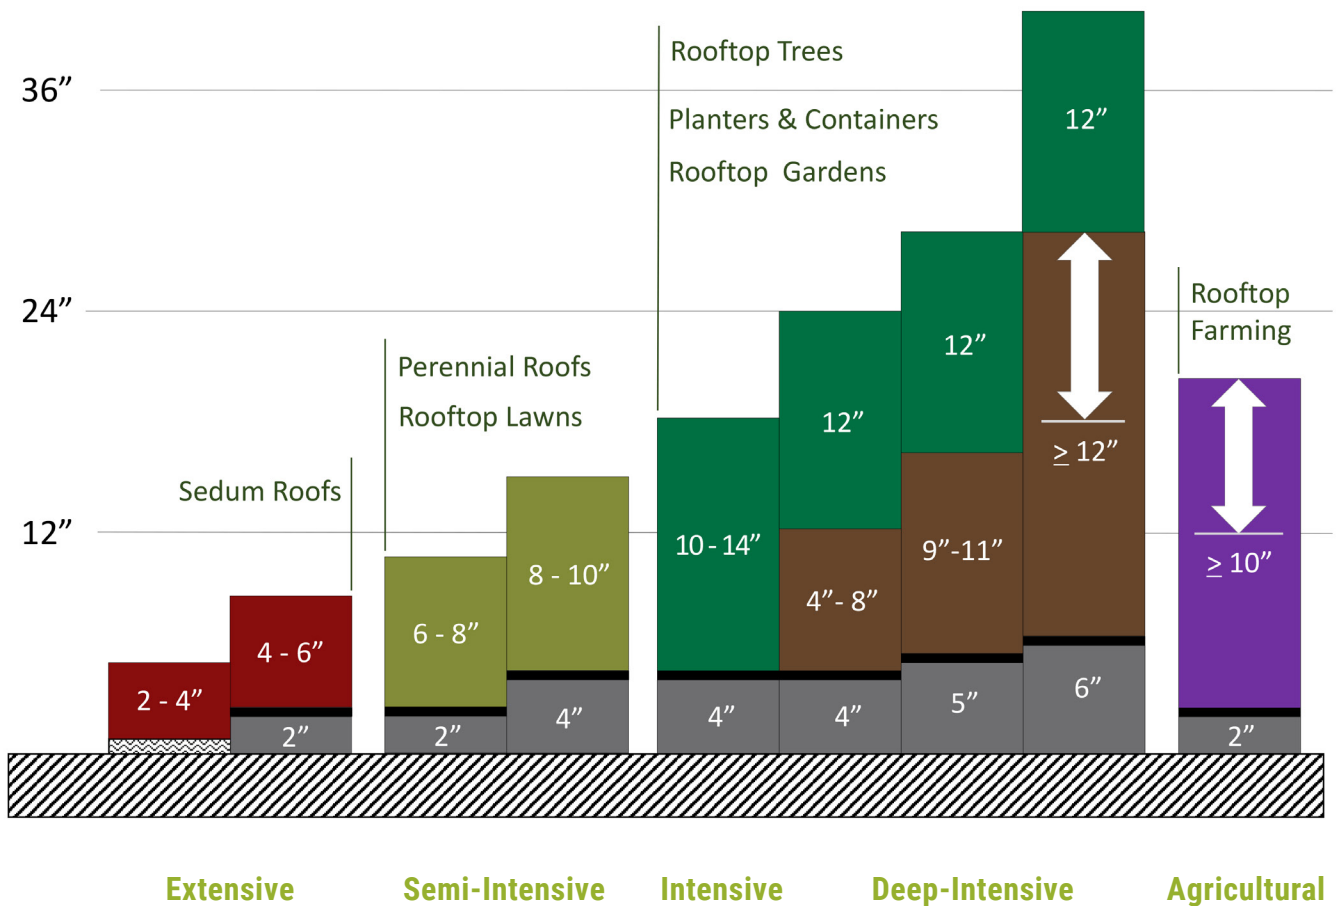

# OVERVIEW

rooflite offers soil systems for a wide variety of green roof applications. The charts included illustrate the types of green roofs supported, growth media system depths, and applicable rooflite soil products. For more details on our systems, visit our web site at [rooflitesoil.com](http://rooflitesoil.com)

<b>ex</b>	<b>si</b>	<b>in</b>	<b>ag</b>	<b>bl</b>	<b>sf</b>	<b>dr</b>
rooflite® extensive	rooflite® semi-intensive	rooflite® intensive	rooflite® agricultural	rooflite® intensive base	rooflite® separation fabric	rooflite® drain

SEDUM ROOF

ROOFTOP LAWN

PERENNIAL ROOF

ROOFTOP GARDEN

PLANTERS

DEEP ROOFTOP GARDEN

DEEP PLANTERS

ROOF TOP TREE DETAIL